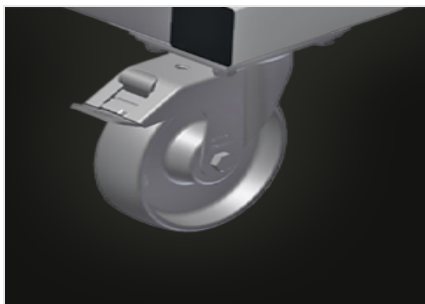

## TPK

Transport and trolleys

Stable steel construction. Transport trolley for carrying profile cassettes. Ideal for transporting profile cassettes from storage to the saw or to the machining centre. For profile pallets of up to 760 mm width. Safety tabs to secure the pallets. Six rollers, four swivel castors with locking stop and two fixed rollers.

### Casters

Six rollers, four with a fixing brake and two fixed rollers, provide a high degree of mobility and easy, safe handling

### Safety tabs

Safety tabs to secure the pallets

MODELS

TPK 4000

DIMENSION AND WEIGHT

Length (mm)	4.000
Width (mm)	820
Height (mm)	285
Weight (kg)	65

STORAGE CAPACITY

Load width (mm)	770
Load capacity (kg)	1.200